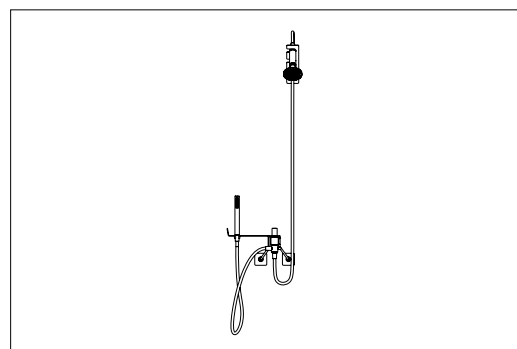

KIT 09

KIT DOCCIA CON DOCCINO		WALL MOUNTED SHOWER SYSTEM WITH HAND SHOWER	
ARTICOLO	4122098101	ARTICLE	4122098101
MATERIALE E FINITURA	ACCIAIO INOX AISI316 SATINATO	MATERIAL AND FINISHING	SATIN STAINLESS STEEL AISI316

VISTA LATERALE / SIDE VIEW

VISTA FRONTALE / FRONT VIEW

TOP VIEW / VISTA SUPERIORE

Version for single hydraulic connections (hot and cold water) available.
Disponibile versione per raccordi singoli (acqua calda e fredda).