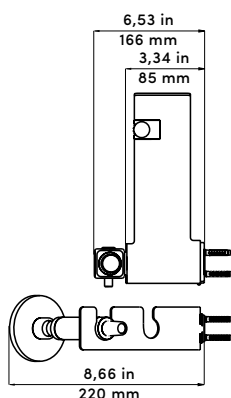

KIT 09

KIT DOCCIA CON DOCCINO		WALL MOUNTED SHOWER SYSTEM WITH HAND SHOWER	
ARTICOLO	4122098101	ARTICLE	4122098101
MATERIALE E FINITURA	ACCIAIO INOX AISI316 SATINATO	MATERIAL AND FINISHING	SATIN STAINLESS STEEL AISI316

VISTA LATERALE / SIDE VIEW

VISTA FRONTALE / FRONT VIEW

TOP VIEW / VISTA SUPERIORE

Version for single hydraulic connections (hot and cold water) available.
Disponibile versione per raccordi singoli (acqua calda e fredda).