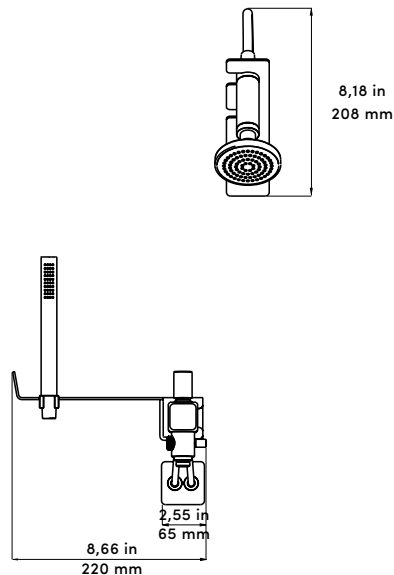

KIT 09

KIT DOCCIA CON DOCCINO		WALL MOUNTED SHOWER SYSTEM WITH HAND SHOWER	
ARTICOLO	4122098101	ARTICLE	4122098101
MATERIALE E FINITURA	ACCIAIO INOX AISI316 SATINATO	MATERIAL AND FINISHING	SATIN STAINLESS STEEL AISI316

VISTA LATERALE / SIDE VIEW

VISTA FRONTALE / FRONT VIEW

TOP VIEW / VISTA SUPERIORE

Version for single hydraulic connections (hot and cold water) available.
Disponibile versione per raccordi singoli (acqua calda e fredda).