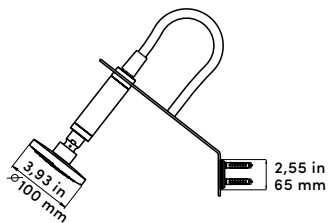

KIT 09

KIT DOCCIA CON DOCCINO		WALL MOUNTED SHOWER SYSTEM WITH HAND SHOWER	
ARTICOLO	4122098101	ARTICLE	4122098101
MATERIALE E FINITURA	ACCIAIO INOX AISI316 SATINATO	MATERIAL AND FINISHING	SATIN STAINLESS STEEL AISI316

VISTA LATERALE / SIDE VIEW

VISTA FRONTALE / FRONT VIEW

TOP VIEW / VISTA SUPERIORE

Version for single hydraulic connections (hot and cold water) available.
Disponibile versione per raccordi singoli (acqua calda e fredda).