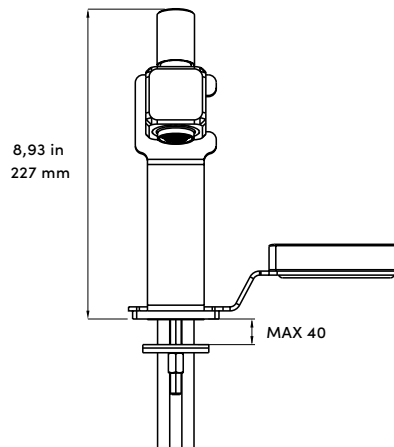

KIT 1

MONOCOMANDO LAVABO MENSOLA CON PORTASAPONE		SINGLE LEVER WASH-BASIN MIXER SUPPORT WITH SOAP DISH	
ARTICOLO	DCA1000INX + MNS1000INX	ARTICLE	DCA1000INX + MNS1000INX
MATERIALE E FINITURA	ACCIAIO INOX AISI316 SATINATO	MATERIAL AND FINISHING	SATIN STAINLESS STEEL AISI316

VISTA LATERALE / SIDE VIEW

VISTA FRONTALE / FRONT VIEW

TOP VIEW / VISTA SUPERIORE