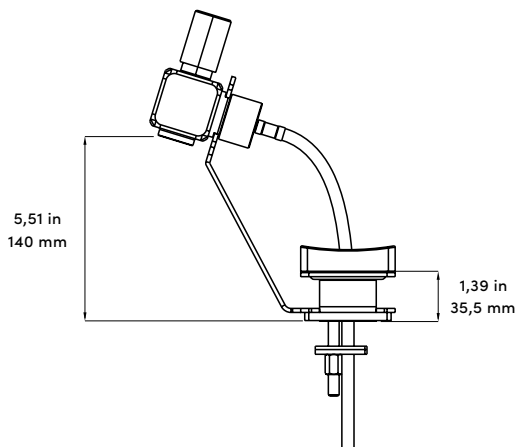

KIT 1

MONOCOMANDO LAVABO MENSOLA CON PORTASAPONE		SINGLE LEVER WASH-BASIN MIXER SUPPORT WITH SOAP DISH	
ARTICOLO	DCA1000INX + MNS1000INX	ARTICLE	DCA1000INX + MNS1000INX
MATERIALE E FINITURA	ACCIAIO INOX AISI316 SATINATO	MATERIAL AND FINISHING	SATIN STAINLESS STEEL AISI316

VISTA LATERALE / SIDE VIEW

VISTA FRONTALE / FRONT VIEW

TOP VIEW / VISTA SUPERIORE