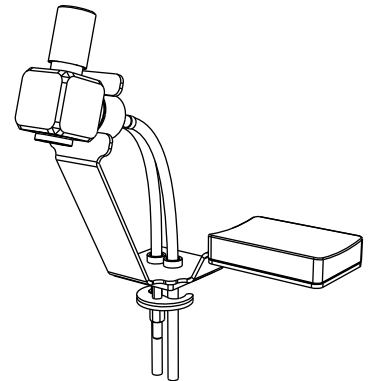

KIT 1

MONOCOMANDO LAVABO MENSOLA CON PORTASAPONE		SINGLE LEVER WASH-BASIN MIXER SUPPORT WITH SOAP DISH	
ARTICOLO	DCA1000INX + MNS1000INX	ARTICLE	DCA1000INX + MNS1000INX
MATERIALE E FINITURA	ACCIAIO INOX AISI316 SATINATO	MATERIAL AND FINISHING	SATIN STAINLESS STEEL AISI316

VISTA LATERALE / SIDE VIEW

VISTA FRONTALE / FRONT VIEW

TOP VIEW / VISTA SUPERIORE