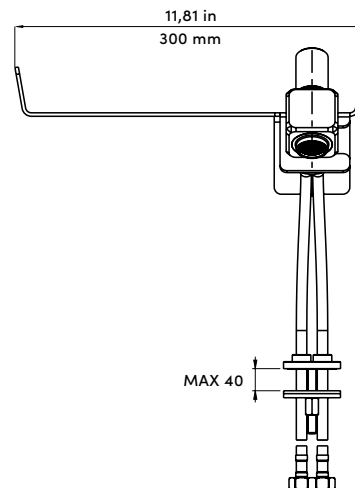

KIT 2

MONOCOMANDO BIDET MENSOLA A PARETE 300 MM		SINGLE LEVER BIDET MIXER WALL-SUPPORT 300 MM	
ARTICOLO	DCA1010INX + MNS1010INX	ARTICLE	DCA1010INX + MNS1010INX
MATERIALE E FINITURA	ACCIAIO INOX AISI316 SATINATO	MATERIAL AND FINISHING	SATIN STAINLESS STEEL AISI316

VISTA LATERALE / SIDE VIEW

VISTA FRONTALE / FRONT VIEW

TOP VIEW / VISTA SUPERIORE

Version for single hydraulic connections (hot and cold water) available.
 Disponibile versione per raccordi singoli (acqua calda e fredda).