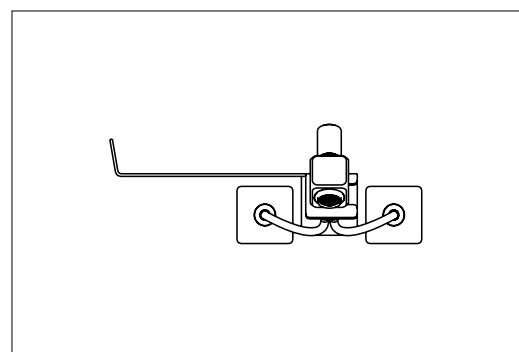

KIT 2

MONOCOMANDO BIDET MENSOLA A PARETE 300 MM		SINGLE LEVER BIDET MIXER WALL-SUPPORT 300 MM	
ARTICOLO	DCA1010INX + MNS1010INX	ARTICLE	DCA1010INX + MNS1010INX
MATERIALE E FINITURA	ACCIAIO INOX AISI316 SATINATO	MATERIAL AND FINISHING	SATIN STAINLESS STEEL AISI316

VISTA LATERALE / SIDE VIEW

VISTA FRONTALE / FRONT VIEW

TOP VIEW / VISTA SUPERIORE

Version for single hydraulic connections (hot and cold water) available.
 Disponibile versione per raccordi singoli (acqua calda e fredda).