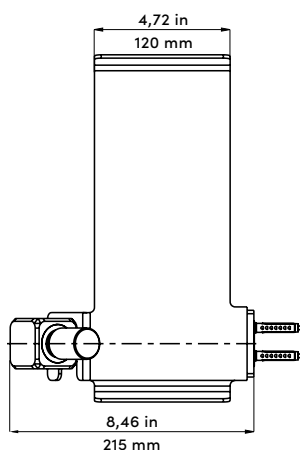

KIT 2

MONOCOMANDO BIDET MENSOLA A PARETE 300 MM		SINGLE LEVER BIDET MIXER WALL-SUPPORT 300 MM	
ARTICOLO	DCA1010INX + MNS1010INX	ARTICLE	DCA1010INX + MNS1010INX
MATERIALE E FINITURA	ACCIAIO INOX AISI316 SATINATO	MATERIAL AND FINISHING	SATIN STAINLESS STEEL AISI316

VISTA LATERALE / SIDE VIEW

VISTA FRONTALE / FRONT VIEW

TOP VIEW / VISTA SUPERIORE

Version for single hydraulic connections (hot and cold water) available.
 Disponibile versione per raccordi singoli (acqua calda e fredda).