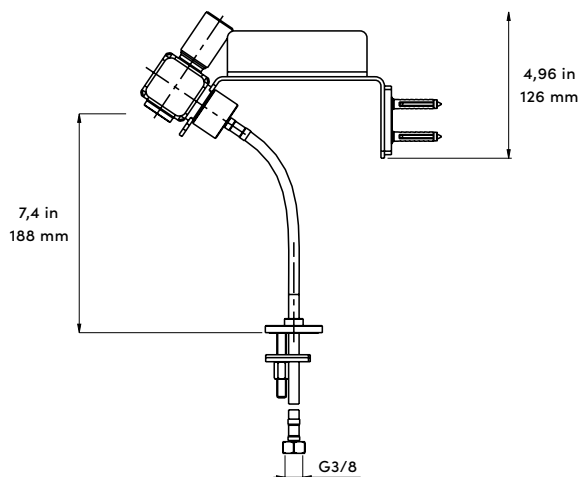

KIT 2

MONOCOMANDO BIDET MENSOLA A PARETE 300 MM		SINGLE LEVER BIDET MIXER WALL-SUPPORT 300 MM	
ARTICOLO	DCA1010INX + MNS1010INX	ARTICLE	DCA1010INX + MNS1010INX
MATERIALE E FINITURA	ACCIAIO INOX AISI316 SATINATO	MATERIAL AND FINISHING	SATIN STAINLESS STEEL AISI316

VISTA LATERALE / SIDE VIEW

VISTA FRONTALE / FRONT VIEW

TOP VIEW / VISTA SUPERIORE

Version for single hydraulic connections (hot and cold water) available.
 Disponibile versione per raccordi singoli (acqua calda e fredda).