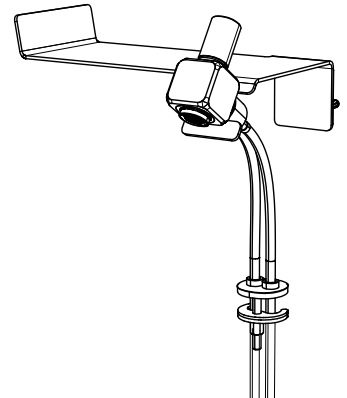

KIT 2

MONOCOMANDO BIDET MENSOLA A PARETE 300 MM		SINGLE LEVER BIDET MIXER WALL-SUPPORT 300 MM	
ARTICOLO	DCA1010INX + MNS1010INX	ARTICLE	DCA1010INX + MNS1010INX
MATERIALE E FINITURA	ACCIAIO INOX AISI316 SATINATO	MATERIAL AND FINISHING	SATIN STAINLESS STEEL AISI316

VISTA LATERALE / SIDE VIEW

VISTA FRONTALE / FRONT VIEW

TOP VIEW / VISTA SUPERIORE

Version for single hydraulic connections (hot and cold water) available.
 Disponibile versione per raccordi singoli (acqua calda e fredda).