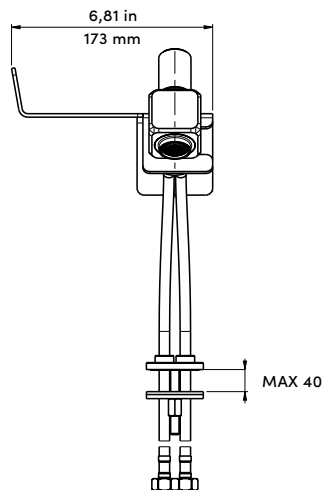

KIT 3

MONOCOMANDO BIDET MENSOLA A PARETE 173 MM		SINGLE LEVER BIDET MIXER WALL-SUPPORT 173 MM	
ARTICOLO	DCA1010INX + MNS2000INX	ARTICLE	DCA1010INX + MNS2000INX
MATERIALE E FINITURA	ACCIAIO INOX AISI316 SATINATO	MATERIAL AND FINISHING	SATIN STAINLESS STEEL AISI316

VISTA LATERALE / SIDE VIEW

VISTA FRONTALE / FRONT VIEW

TOP VIEW / VISTA SUPERIORE