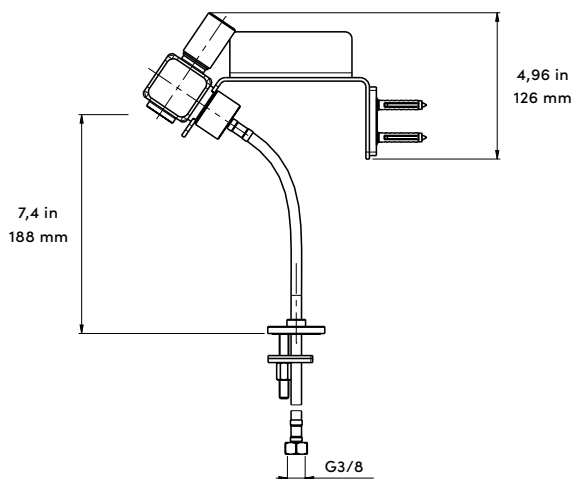

KIT 3

MONOCOMANDO BIDET MENSOLA A PARETE 173 MM		SINGLE LEVER BIDET MIXER WALL-SUPPORT 173 MM	
ARTICOLO	DCA1010INX + MNS2000INX	ARTICLE	DCA1010INX + MNS2000INX
MATERIALE E FINITURA	ACCIAIO INOX AISI316 SATINATO	MATERIAL AND FINISHING	SATIN STAINLESS STEEL AISI316

VISTA LATERALE / SIDE VIEW

VISTA FRONTALE / FRONT VIEW

TOP VIEW / VISTA SUPERIORE