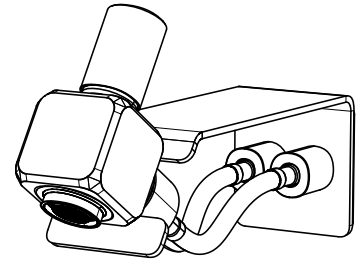

# KIT 4

MONOCOMANDO LAVABO MENSOLA A PARETE 65MM		SINGLE LEVER WASH-BASIN MIXER WALL-SUPPORT 65 MM	
ARTICOLO	DCA3000INX + MNS3000INX	ARTICLE	DCA3000INX + MNS3000INX
MATERIALE E FINITURA	ACCIAIO INOX AISI316 SATINATO	MATERIAL AND FINISHING	SATIN STAINLESS STEEL AISI316

VISTA LATERALE / SIDE VIEW

TOP VIEW / VISTA SUPERIORE

VISTA FRONTALE / FRONT VIEW