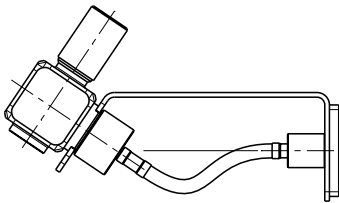

# KIT 4

MONOCOMANDO LAVABO MENSOLA A PARETE 65MM		SINGLE LEVER WASH-BASIN MIXER WALL-SUPPORT 65 MM	
ARTICOLO	DCA3000INX + MNS3000INX	ARTICLE	DCA3000INX + MNS3000INX
MATERIALE E FINITURA	ACCIAIO INOX AISI316 SATINATO	MATERIAL AND FINISHING	SATIN STAINLESS STEEL AISI316

VISTA LATERALE / SIDE VIEW

TOP VIEW / VISTA SUPERIORE

VISTA FRONTALE / FRONT VIEW