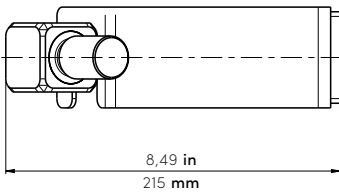

# KIT 4

MONOCOMANDO LAVABO MENSOLA A PARETE 65MM		SINGLE LEVER WASH-BASIN MIXER WALL-SUPPORT 65 MM	
ARTICOLO	DCA3000INX + MNS3000INX	ARTICLE	DCA3000INX + MNS3000INX
MATERIALE E FINITURA	ACCIAIO INOX AISI316 SATINATO	MATERIAL AND FINISHING	SATIN STAINLESS STEEL AISI316

VISTA LATERALE / SIDE VIEW

TOP VIEW / VISTA SUPERIORE

VISTA FRONTALE / FRONT VIEW