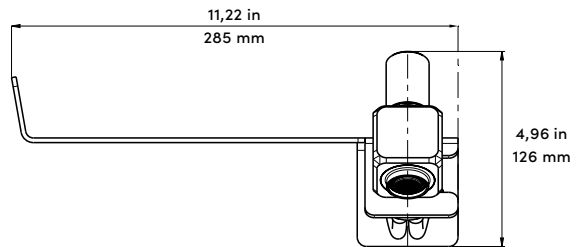

KIT 5

MONOCOMANDO LAVABO MENSOLA A PARETE 285 MM		SINGLE LEVER WASH-BASIN MIXER WALL-SUPPORT 285 MM	
ARTICOLO	DCA3000INX + MNS3010INX	ARTICLE	DCA3000INX + MNS3010INX
MATERIALE E FINITURA	ACCIAIO INOX AISI316 SATINATO	MATERIAL AND FINISHING	SATIN STAINLESS STEEL AISI316

VISTA LATERALE / SIDE VIEW

VISTA FRONTALE / FRONT VIEW

TOP VIEW / VISTA SUPERIORE