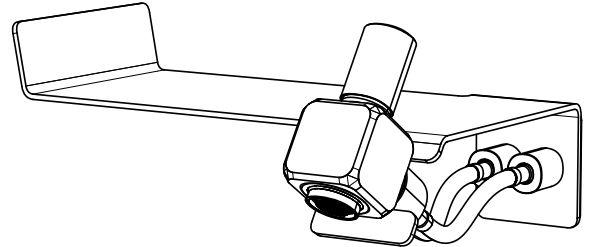

KIT 5

MONOCOMANDO LAVABO MENSOLA A PARETE 285 MM		SINGLE LEVER WASH-BASIN MIXER WALL-SUPPORT 285 MM	
ARTICOLO	DCA3000INX + MNS3010INX	ARTICLE	DCA3000INX + MNS3010INX
MATERIALE E FINITURA	ACCIAIO INOX AISI316 SATINATO	MATERIAL AND FINISHING	SATIN STAINLESS STEEL AISI316

VISTA LATERALE / SIDE VIEW

VISTA FRONTALE / FRONT VIEW

TOP VIEW / VISTA SUPERIORE