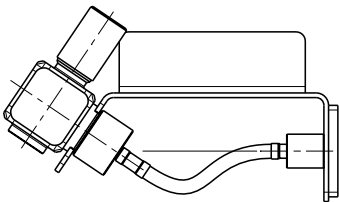

KIT 5

MONOCOMANDO LAVABO MENSOLA A PARETE 285 MM		SINGLE LEVER WASH-BASIN MIXER WALL-SUPPORT 285 MM	
ARTICOLO	DCA3000INX + MNS3010INX	ARTICLE	DCA3000INX + MNS3010INX
MATERIALE E FINITURA	ACCIAIO INOX AISI316 SATINATO	MATERIAL AND FINISHING	SATIN STAINLESS STEEL AISI316

VISTA LATERALE / SIDE VIEW

VISTA FRONTALE / FRONT VIEW

TOP VIEW / VISTA SUPERIORE