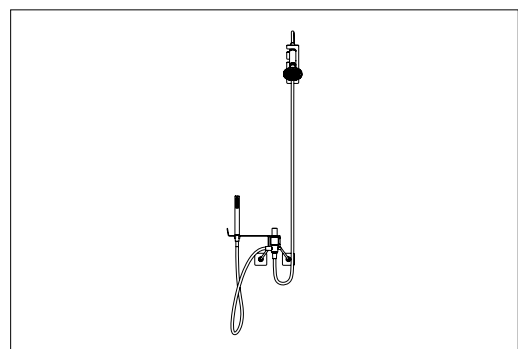

KIT 7

PARTE ESTERNA MONOCOMANDO VASCA-DOCCIA MENSOLA PER DOCCIA		VISIBLE PARTS FOR SINGLE LEVER BATH-SHOWER MIXER SHOWER SUPPORT	
ARTICOLO	DCA5030INX + MNS5030INX	ARTICLE	DCA5030INX + MNS5030INX
MATERIALE E FINITURA	ACCIAIO INOX AISI316 SATINATO	MATERIAL AND FINISHING	SATIN STAINLESS STEEL AISI316

VISTA LATERALE / SIDE VIEW

VISTA FRONTALE / FRONT VIEW

TOP VIEW / VISTA SUPERIORE

Version for single hydraulic connections (hot and cold water) available.
Disponibile versione per raccordi singoli (acqua calda e fredda).