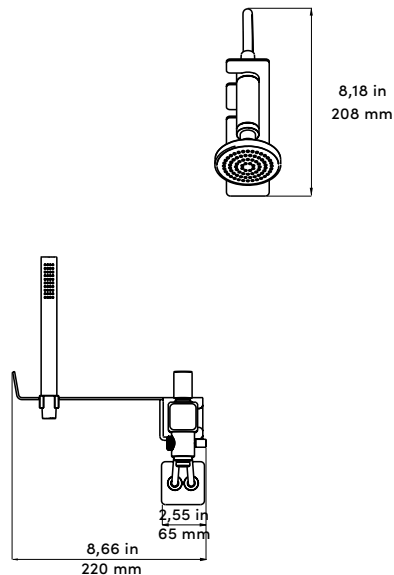

KIT 7

PARTE ESTERNA MONOCOMANDO VASCA-DOCCIA MENSOLA PER DOCCIA		VISIBLE PARTS FOR SINGLE LEVER BATH-SHOWER MIXER SHOWER SUPPORT	
ARTICOLO	DCA5030INX + MNS5030INX	ARTICLE	DCA5030INX + MNS5030INX
MATERIALE E FINITURA	ACCIAIO INOX AISI316 SATINATO	MATERIAL AND FINISHING	SATIN STAINLESS STEEL AISI316

VISTA LATERALE / SIDE VIEW

VISTA FRONTALE / FRONT VIEW

TOP VIEW / VISTA SUPERIORE

Version for single hydraulic connections (hot and cold water) available.
Disponibile versione per raccordi singoli (acqua calda e fredda).