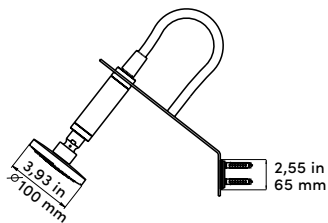

KIT 7

PARTE ESTERNA MONOCOMANDO VASCA-DOCCIA MENSOLA PER DOCCIA		VISIBLE PARTS FOR SINGLE LEVER BATH-SHOWER MIXER SHOWER SUPPORT	
ARTICOLO	DCA5030INX + MNS5030INX	ARTICLE	DCA5030INX + MNS5030INX
MATERIALE E FINITURA	ACCIAIO INOX AISI316 SATINATO	MATERIAL AND FINISHING	SATIN STAINLESS STEEL AISI316

VISTA LATERALE / SIDE VIEW

VISTA FRONTALE / FRONT VIEW

TOP VIEW / VISTA SUPERIORE

Version for single hydraulic connections (hot and cold water) available.
Disponibile versione per raccordi singoli (acqua calda e fredda).