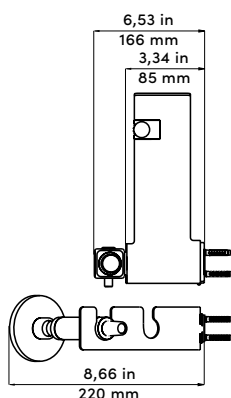

KIT 7

PARTE ESTERNA MONOCOMANDO VASCA-DOCCIA MENSOLA PER DOCCIA		VISIBLE PARTS FOR SINGLE LEVER BATH-SHOWER MIXER SHOWER SUPPORT	
ARTICOLO	DCA5030INX + MNS5030INX	ARTICLE	DCA5030INX + MNS5030INX
MATERIALE E FINITURA	ACCIAIO INOX AISI316 SATINATO	MATERIAL AND FINISHING	SATIN STAINLESS STEEL AISI316

VISTA LATERALE / SIDE VIEW

VISTA FRONTALE / FRONT VIEW

TOP VIEW / VISTA SUPERIORE

Version for single hydraulic connections (hot and cold water) available.
Disponibile versione per raccordi singoli (acqua calda e fredda).